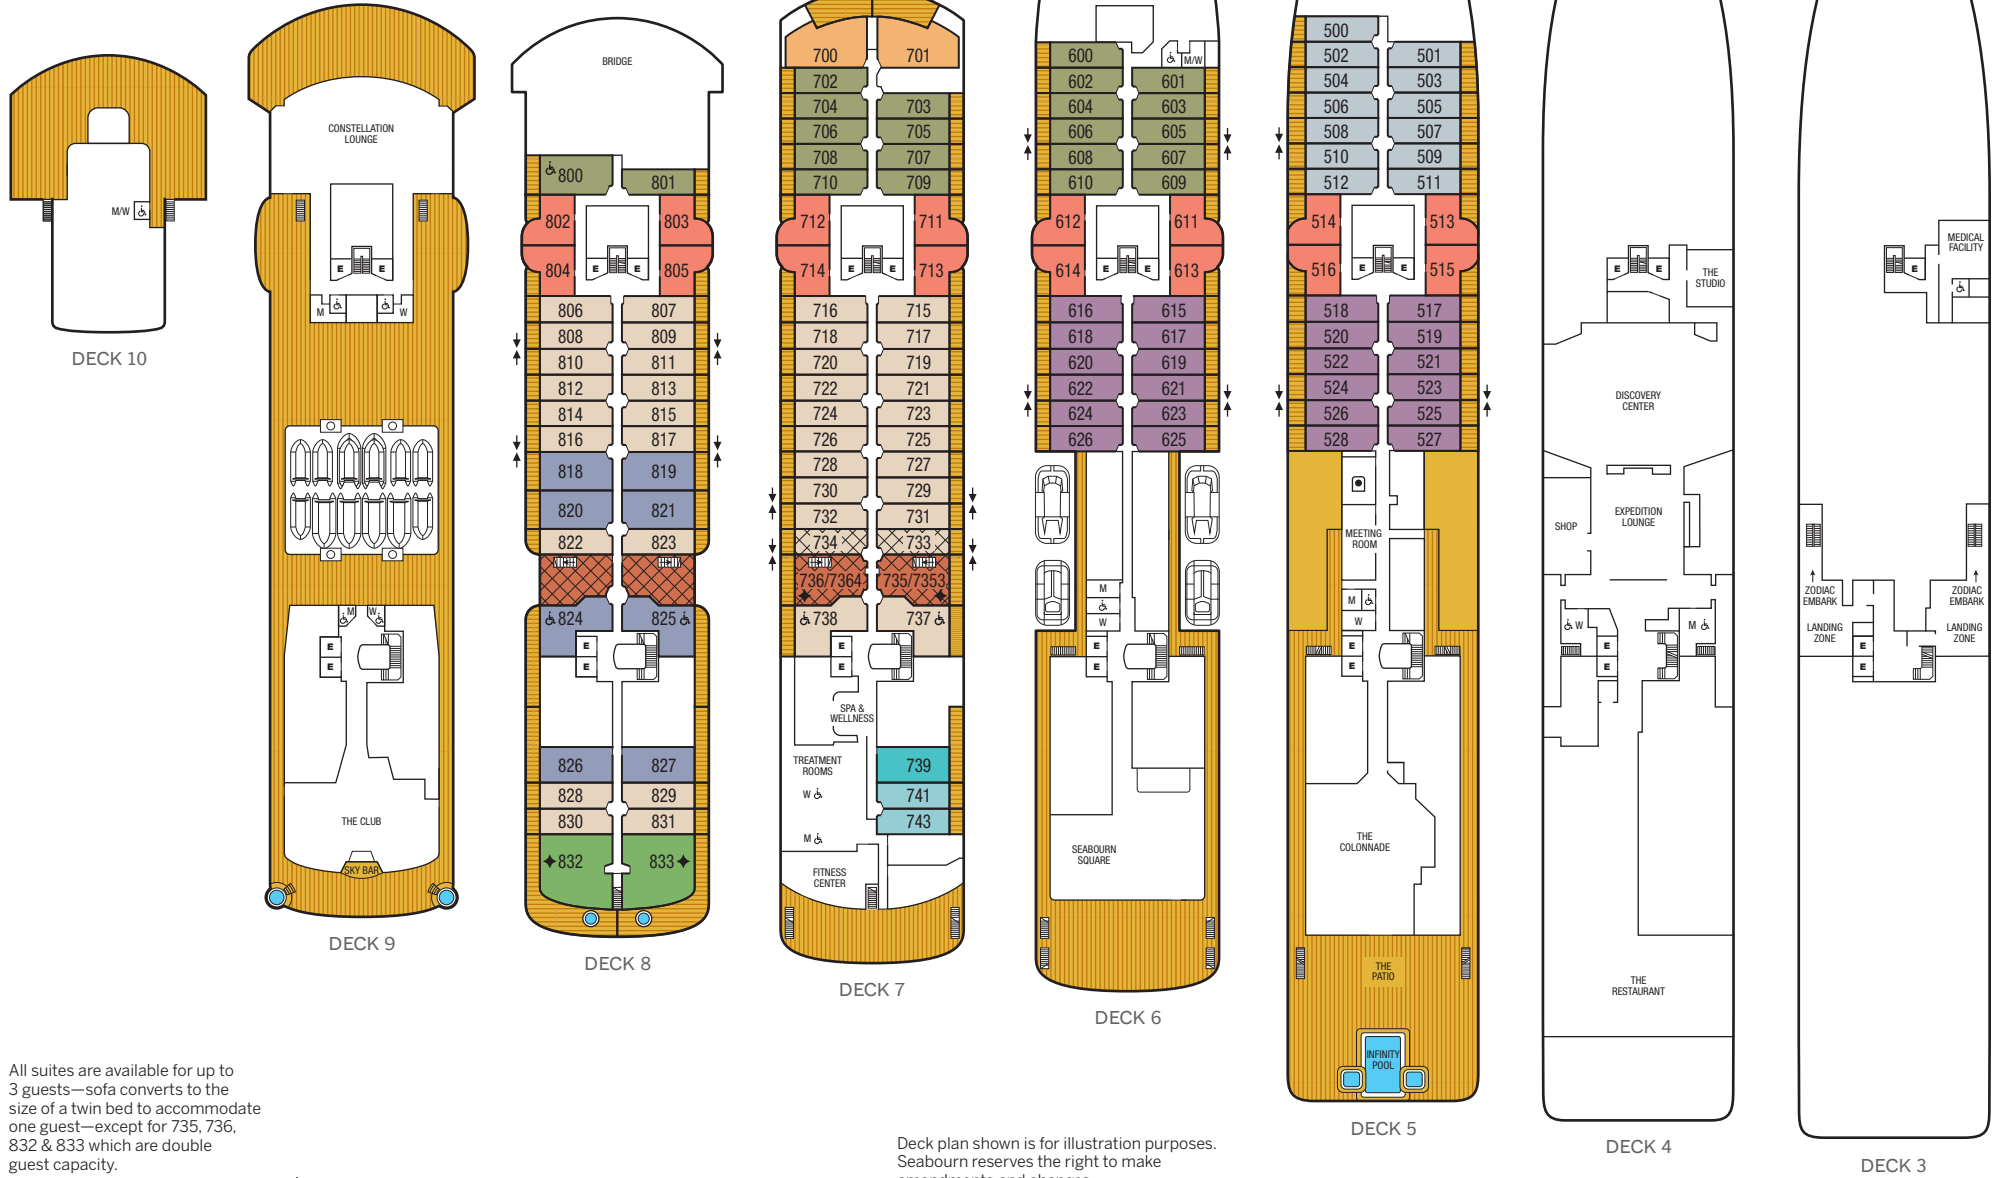

Seabourn Pursuit Seabourn Venture

DECK PLANS

All suites are available for up to 3 guests—sofa converts to the size of a twin bed to accommodate one guest—except for 735, 736, 832 & 833 which are double guest capacity.

Connecting Suites

When combining the following suites, their suite numbers change as follows:
Suites 733 and 735 become Grand Wintergarden Suite 7353;
suites 734 and 736 become Grand Wintergarden Suite 7364;

Wheelchair Accessible Suites

Suites 737 and 825 are wheelchair accessible, roll-in shower only, wheelchair accessible doorways.
Suites 738, 800 and 824 are wheelchair accessible, transfer shower, wheelchair-accessible doorways.

- ◆ Double Guest Capacity Suite
- E Elevator
- ☑ Self Service Launderette

Deck plan shown is for illustration purposes. Seabourn reserves the right to make amendments and changes.

SUITE CATEGORIES

GR	WG	SS	OW	PS	PH
VP	VS	V4	V3	V2	V1